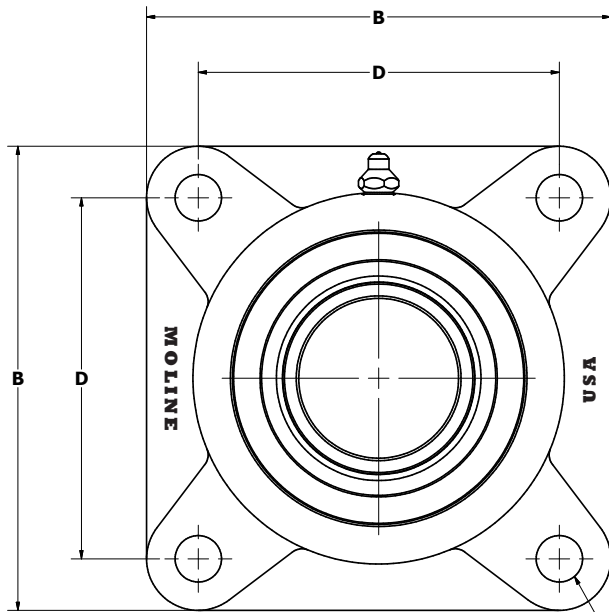

ME2000 4-BOLT FLANGE WITH TYPE E DIMENSIONS

SHAFT SIZE	MOLINE PART #		DIMENSIONS (INCHES)									WEIGHT LBS.		
	EXP	NON-EXP	A	B	C	D	F	H	J	L	N			
1 7/16	29111107	29211107	2 3/16	4 5/8	2 19/32	3 1/2	1/2	1 1/16	3 7/8	2 1/2	2 3/4	7.2		
1 1/2	29111108	29211108	3 1/2	5 3/8	2 21/32	4 1/8	1/2	1 3/16	4 1/4	2 1/2	2 3/4	12.0		
1 11/16	29111111	29211111	3 9/16							2 5/8	2 7/8	11.3		
40mm	29111040	29211040												
1 3/4	29111112	29111112	3 3/4	5 5/8	3 3/32	4 3/8	1/2	1 3/16	4 1/2	2 7/8	2 7/8	12.6		
45mm	29111045	29111045												
1 15/16	29111115	29211115	3 3/4								2 7/8	2 7/8	11.9	
2	29111200	29211200												
50mm	29111050	29211050												
2 3/16	29111203	29211203	3 7/8	6 1/4	3 9/32	4 7/8	5/8	1 3/8	4 7/8	3 1/4	3 1/8	14.6		
55mm	29111055	29211055												
2 1/4	29111204	29211204	4 1/8	6 7/8	3 9/16	5 3/8	5/8	1 1/2	5 3/4	4	3 1/8	23.5		
2 7/16	29111207	29211207												
2 1/2	29111208	29211208	4 5/16								3 3/8		3 3/8	
60mm	29111060	29211060												
65mm	29111065	29211065												
2 11/16	29111211	29211211	4 3/4	7 3/4	3 15/16	6	3/4	1 5/8	6 1/2	4 3/8	3 5/8	31.5		
2 3/4	29111212	29211212												
2 15/16	29111215	29211215												
3	29111300	29211300												
70mm	29111070	29211070												
75mm	29111075	29211075												
3 3/16	29111303	29211303	5 5/16	9 1/4	4 1/2	7	3/4	1 7/8	7 5/8	5 1/8	4 1/32	51.5		
3 7/16	29111307	29211307												
3 1/2	29111308	29211308												
80mm	29111080	29211080												
85mm	29111085	29211085												
90mm	29111090	29211090												
3 11/16	29111311	29211311	6 9/16	10 1/4	5 5/8	7 3/4	7/8	2 1/8	8 7/16	6	4 19/32	64.8		
3 15/16	29111315	29211315												
4	29111400	29211400												
100mm	29111100	29211100												

ME-2000™
SPHERICALS

ME2000 4-BOLT FLANGE WITH TYPE E DIMENSIONS

BOLT
SIZE F

For personal service and special requests, please call us at 800.242.4633.

CAD drawings available upon request at no additional charge.