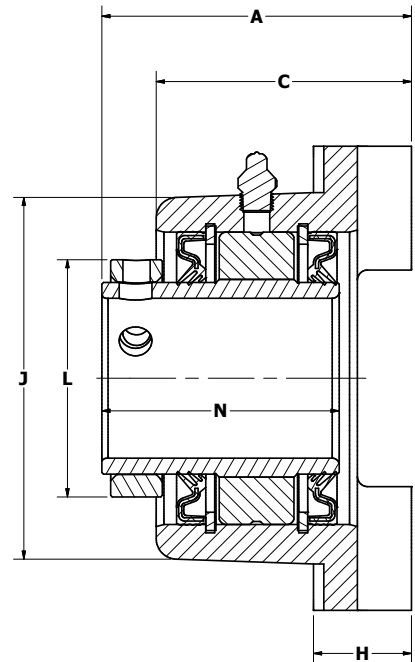

ME2000 4-BOLT FLANGE WITH TYPE E DIMENSIONS

SHAFT SIZE	MOLINE PART #		DIMENSIONS (INCHES)									WEIGHT LBS.		
	EXP	NON-EXP	A	B	C	D	F	H	J	L	N			
1 7/16	29111107	29211107	2 3/16	4 5/8	2 19/32	3 1/2	1/2	1 1/16	3 7/8	2 1/2	2 3/4	7.2		
1 1/2	29111108	29211108	3 1/2	5 3/8	2 21/32	4 1/8	1/2	1 3/16	4 1/4	2 1/2	2 3/4	12.0		
1 11/16	29111111	29211111	3 9/16							2 5/8	2 7/8	11.3		
40mm	29111040	29211040												
1 3/4	29111112	29111112	3 3/4	5 5/8	3 3/32	4 3/8	1/2	1 3/16	4 1/2	2 7/8	2 7/8	12.6		
45mm	29111045	29111045												
1 15/16	29111115	29211115	3 3/4								2 7/8	2 7/8	11.9	
2	29111200	29211200												
50mm	29111050	29211050												
2 3/16	29111203	29211203	3 7/8	6 1/4	3 9/32	4 7/8	5/8	1 3/8	4 7/8	3 1/4	3 1/8	14.6		
55mm	29111055	29211055												
2 1/4	29111204	29211204	4 1/8	6 7/8	3 9/16	5 3/8	5/8	1 1/2	5 3/4	4	3 1/8	23.5		
2 7/16	29111207	29211207												
2 1/2	29111208	29211208	4 5/16								3 3/8		3 3/8	
60mm	29111060	29211060												
65mm	29111065	29211065												
2 11/16	29111211	29211211	4 3/4	7 3/4	3 15/16	6	3/4	1 5/8	6 1/2	4 3/8	3 5/8	31.5		
2 3/4	29111212	29211212												
2 15/16	29111215	29211215												
3	29111300	29211300												
70mm	29111070	29211070												
75mm	29111075	29211075												
3 3/16	29111303	29211303	5 5/16	9 1/4	4 1/2	7	3/4	1 7/8	7 5/8	5 1/8	4 1/32	51.5		
3 7/16	29111307	29211307												
3 1/2	29111308	29211308												
80mm	29111080	29211080												
85mm	29111085	29211085												
90mm	29111090	29211090												
3 11/16	29111311	29211311	6 9/16	10 1/4	5 5/8	7 3/4	7/8	2 1/8	8 7/16	6	4 19/32	64.8		
3 15/16	29111315	29211315												
4	29111400	29211400												
100mm	29111100	29211100												

ME-2000™
SPHERICALS

ME2000 4-BOLT FLANGE WITH TYPE E DIMENSIONS

BOLT
SIZE F

For personal service and special requests, please call us at 800.242.4633.

CAD drawings available upon request at no additional charge.