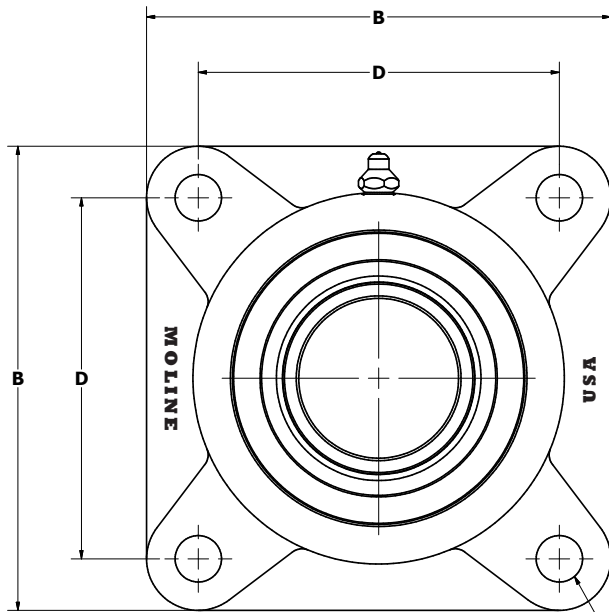

ME2000 4-BOLT FLANGE WITH TYPE E DIMENSIONS

BOLT
SIZE F