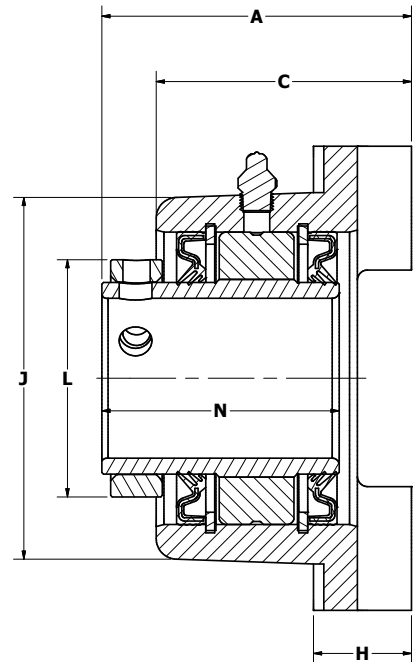

# ME2000 4-BOLT FLANGE WITH TYPE E DIMENSIONS

SHAFT SIZE	MOLINE PART #		DIMENSIONS (INCHES)									WEIGHT LBS.		
	EXP	NON-EXP	A	B	C	D	F	H	J	L	N			
1 7/16	29111107	29211107	2 3/16	4 5/8	2 19/32	3 1/2	1/2	1 1/16	3 7/8	2 1/2	2 3/4	7.2		
1 1/2	29111108	29211108	3 1/2	5 3/8	2 21/32	4 1/8	1/2	1 3/16	4 1/4	2 1/2	2 3/4	12.0		
1 11/16	29111111	29211111	3 9/16							2 5/8	2 7/8	11.3		
40mm	29111040	29211040												
1 3/4	29111112	29111112	3 3/4	5 5/8	3 3/32	4 3/8	1/2	1 3/16	4 1/2	2 7/8	2 7/8	12.6		
45mm	29111045	29111045												
1 15/16	29111115	29211115	3 3/4								2 7/8	2 7/8	11.9	
2	29111200	29211200												
50mm	29111050	29211050												
2 3/16	29111203	29211203	3 7/8	6 1/4	3 9/32	4 7/8	5/8	1 3/8	4 7/8	3 1/4	3 1/8	14.6		
55mm	29111055	29211055												
2 1/4	29111204	29211204	4 1/8	6 7/8	3 9/16	5 3/8	5/8	1 1/2	5 3/4	4	3 1/8	23.5		
2 7/16	29111207	29211207												
2 1/2	29111208	29211208	4 5/16								3 3/8		3 3/8	
60mm	29111060	29211060												
65mm	29111065	29211065												
2 11/16	29111211	29211211	4 3/4	7 3/4	3 15/16	6	3/4	1 5/8	6 1/2	4 3/8	3 5/8	31.5		
2 3/4	29111212	29211212												
2 15/16	29111215	29211215												
3	29111300	29211300												
70mm	29111070	29211070												
75mm	29111075	29211075												
3 3/16	29111303	29211303	5 5/16	9 1/4	4 1/2	7	3/4	1 7/8	7 5/8	5 1/8	4 1/32	51.5		
3 7/16	29111307	29211307												
3 1/2	29111308	29211308												
80mm	29111080	29211080												
85mm	29111085	29211085												
90mm	29111090	29211090												
3 11/16	29111311	29211311	6 9/16	10 1/4	5 5/8	7 3/4	7/8	2 1/8	8 7/16	6	4 19/32	64.8		
3 15/16	29111315	29211315												
4	29111400	29211400												
100mm	29111100	29211100												

# ME2000 4-BOLT FLANGE WITH TYPE E DIMENSIONS

BOLT  
SIZE F

For personal service and special requests, please call us at 800.242.4633.

CAD drawings available upon request at no additional charge.

**For nomenclature see pages 226 and 227.**