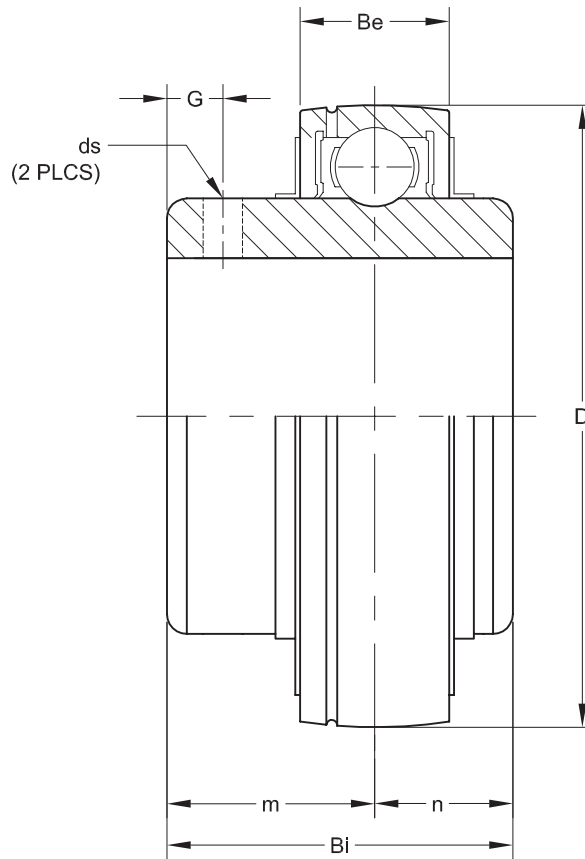

MOUNTED BALL BEARING UC 200 SERIES INSERT

BALL BEARINGS